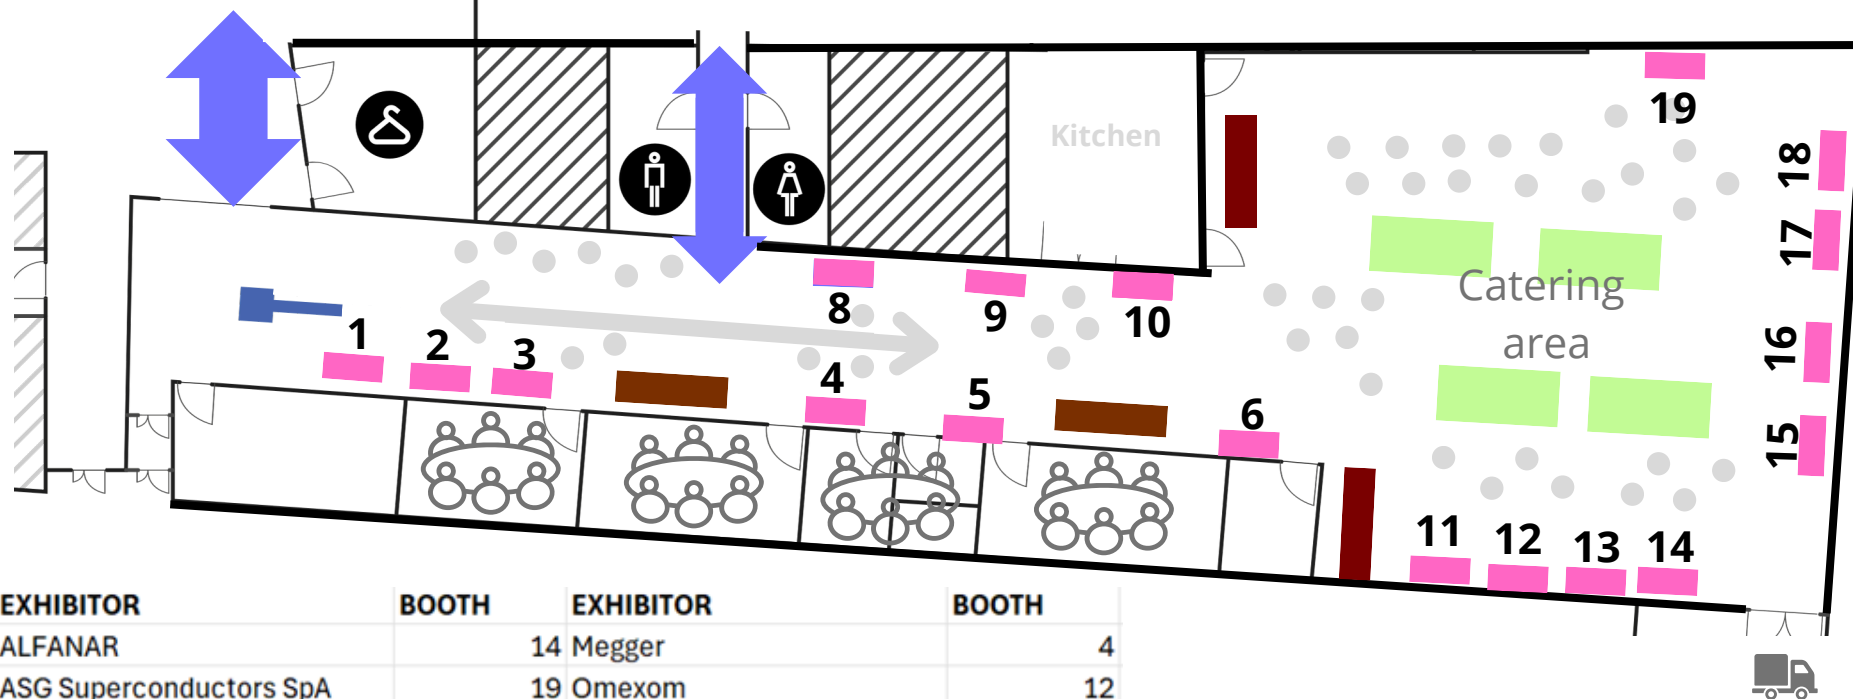

CIRED BRUSSELS WORKSHOP 2026 : Exhibition floorplan

**MAIN ENTRANCE
to Welcome Hall
& Auditorium**

**Smaller Access
to Auditorium**

EXHIBITOR	BOOTH	EXHIBITOR	BOOTH
ALFANAR		14 Megger	4
ASG Superconductors SpA		19 Omexom	12
CE+T		1 Plexigrid	13
CN Rood		15 Reinhausen GmbH	11
ENEIDA.IO		2 SMIGHT GmbH	6
Envelio GmbH		3 Smilics Technologies	17
Kopernikus Project ENSURE		18 Spotlite	8
Laborelec		9 VISION	5
LiveEO		10 XEOS Imagerie inc.	16

Please note that this floorplan is subject to modification based on security considerations and the ultimate number of attendees.

CIRED BRUSSELS WORKSHOP 2026 : Exhibition floorplan

As 5 May 2026

Please note that this floorplan is subject to modification based on security considerations and the ultimate number of attendees.

CIRED BRUSSELS WORKSHOP 2026 : Exhibition floorplan

As 5 December 2025

- Available 6m2 booth
 - Reserved booth
 - Buffets (lunch and coffee)*
 - High tables*
 - ⊙ Lounge/Working zone
- *Exact location and number are subject to changes

Please note that this floorplan is subject to modification based on security considerations and the ultimate number of attendees.