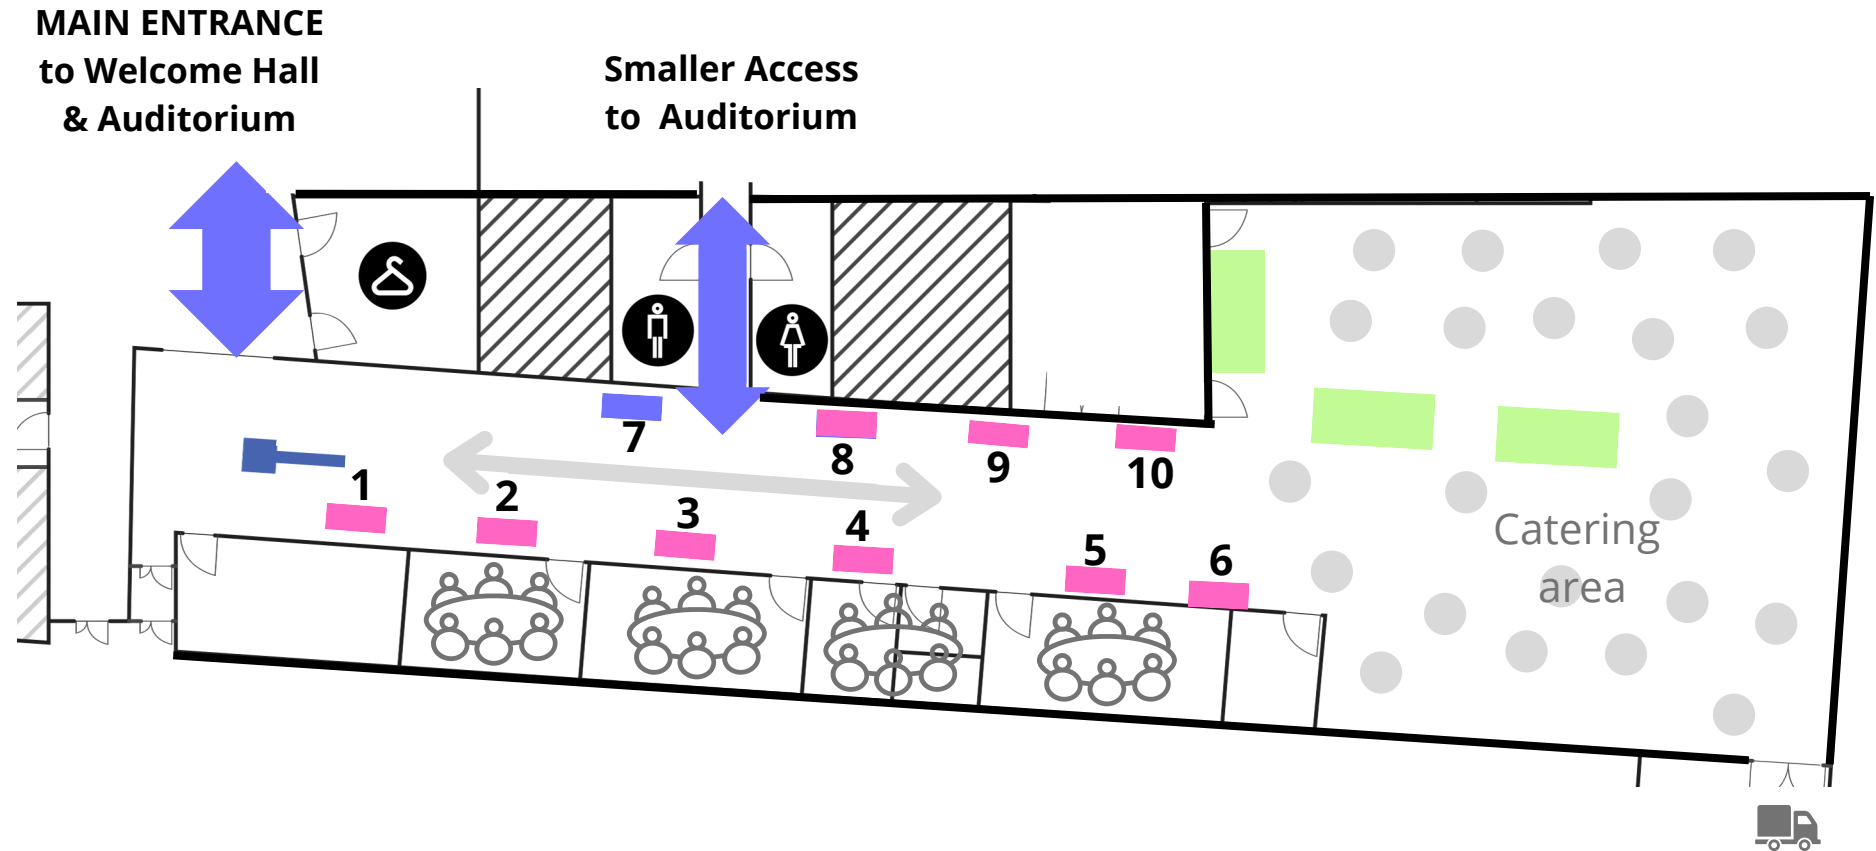

Please note that this floorplan is subject to modification based on security considerations and the ultimate number of attendees.

CIRED BRUSSELS WORKSHOP 2026 : Exhibition floorplan

As 5 May 2026

Please note that this floorplan is subject to modification based on security considerations and the ultimate number of attendees.

CIRED BRUSSELS WORKSHOP 2026 : Exhibition floorplan

As 5 December 2025

- Available 6m2 booth
 - Reserved booth
 - Buffets (lunch and coffee)*
 - High tables*
 - ⊙ Lounge/Working zone
- *Exact location and number are subject to changes

Please note that this floorplan is subject to modification based on security considerations and the ultimate number of attendees.