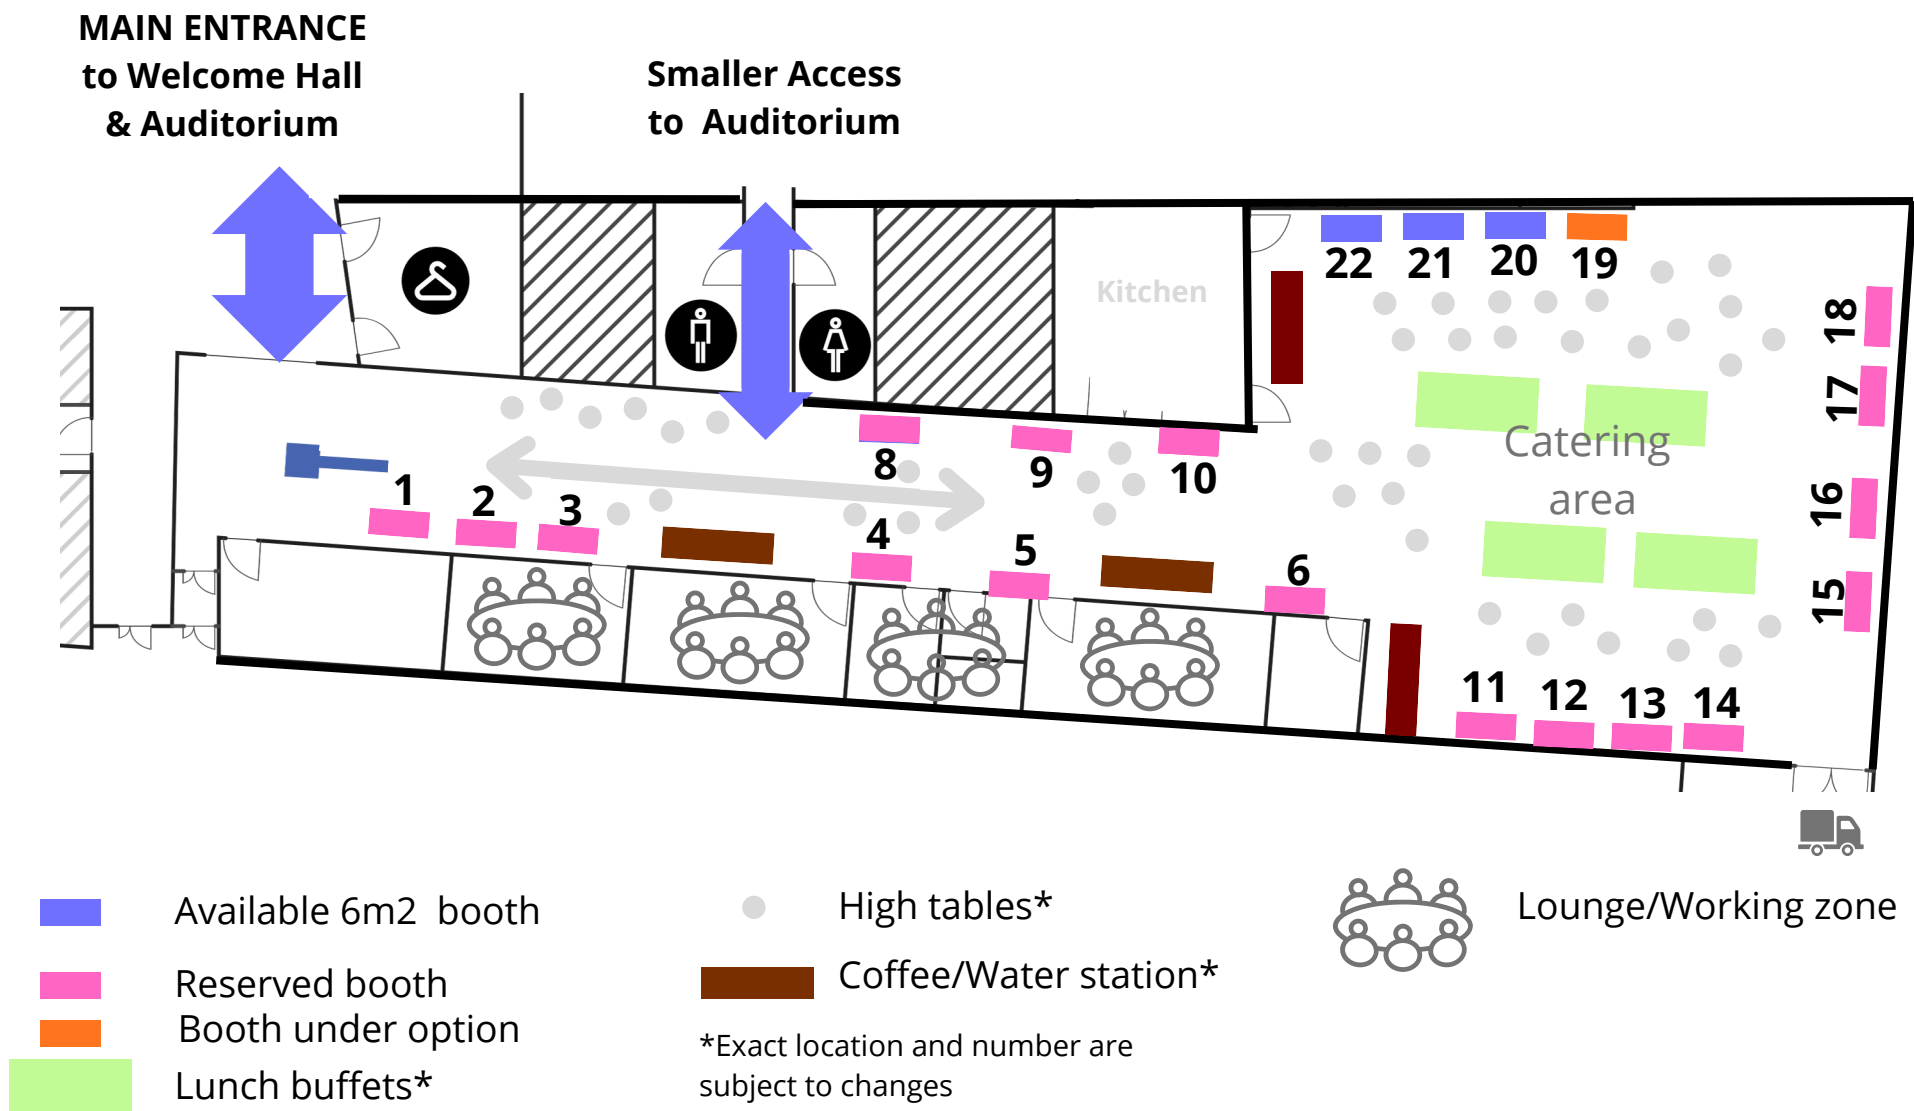

CIRED BRUSSELS WORKSHOP 2026 : Exhibition floorplan

**MAIN ENTRANCE
to Welcome Hall
& Auditorium**

**Smaller Access
to Auditorium**

EXHIBITOR	BOOTH	EXHIBITOR	BOOTH
ALFANAR		14 Megger	4
ASG Superconductors SpA		19 Omexom	12
CE+T		1 Plexigrid	13
CN Rood		15 Reinhausen GmbH	11
ENEIDA.IO		2 SMIGHT GmbH	6
Envelio GmbH		3 Smilics Technologies	17
Kopernikus Project ENSURE		18 Spotlite	8
Laborelec		9 VISION	5
LiveEO		10 XEOS Imagerie inc.	16

Please note that this floorplan is subject to modification based on security considerations and the ultimate number of attendees.

CIRED BRUSSELS WORKSHOP 2026 : Exhibition floorplan

As 5 May 2026

Please note that this floorplan is subject to modification based on security considerations and the ultimate number of attendees.

CIRED BRUSSELS WORKSHOP 2026 : Exhibition floorplan

As 5 December 2025

- Available 6m2 booth
 - Reserved booth
 - Buffets (lunch and coffee)*
 - High tables*
 - ⊙ Lounge/Working zone
- *Exact location and number are subject to changes

Please note that this floorplan is subject to modification based on security considerations and the ultimate number of attendees.